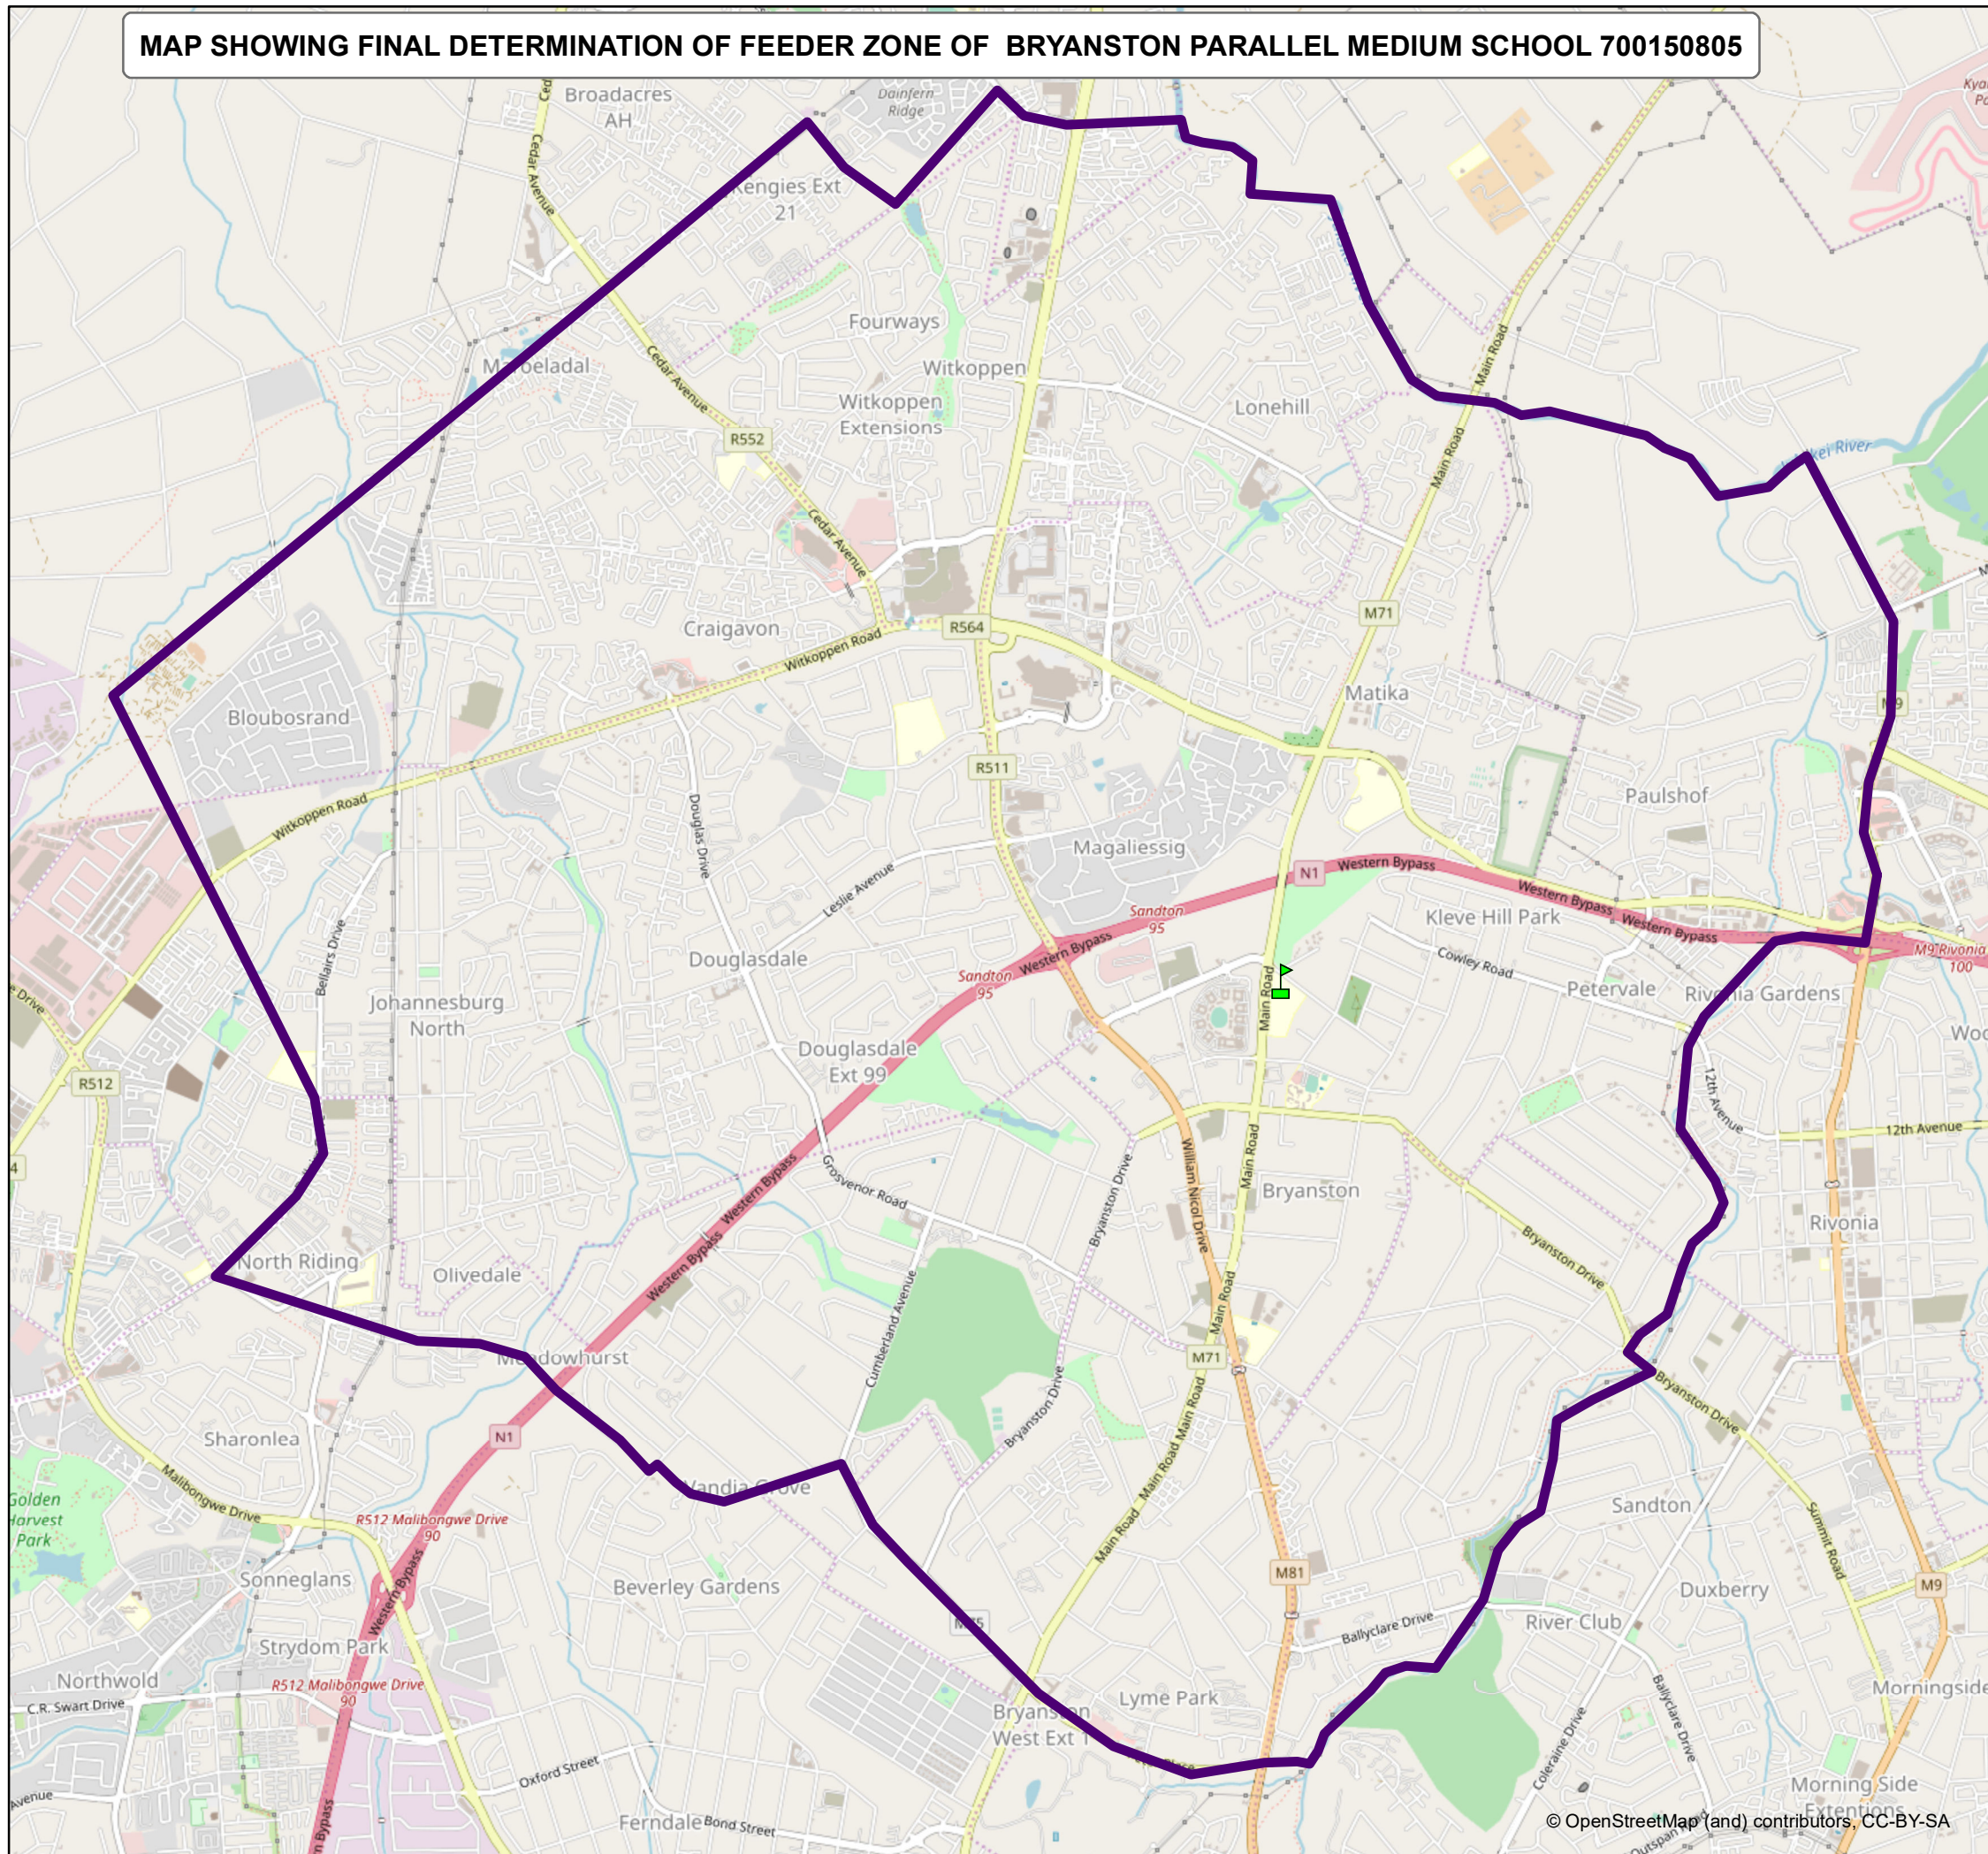

**MAP SHOWING FINAL DETERMINATION OF FEEDER ZONE OF BRYANSTON PARALLEL MEDIUM SCHOOL 700150805**

**GAUTENG PROVINCE**  
EDUCATION  
REPUBLIC OF SOUTH AFRICA

**DISTRICT: JOHANNESBURG EAST**  
**INSTITUTION:**  
**BRYANSTON PARALLEL MEDIUM SCHOOL**  
**EMIS NUMBER: 700150805**

CIRCUIT NUMBER: 3  
CLUSTER NUMBER: 1

ADDRESS:  
86  
SLOANE STREET  
BRYANSTON

JOHANNESBURG

LATITUDE: -26.040305  
LONGITUDE: 28.02646

**LEGEND**

-  SCHOOL
-  FEEDER ZONE

Production date: November 2018  
Prepared by: EMIS

Data Sources:  
OpenStreetMap and Contributors  
Gauteng Department of Education

© OpenStreetMap (and) contributors, CC-BY-SA